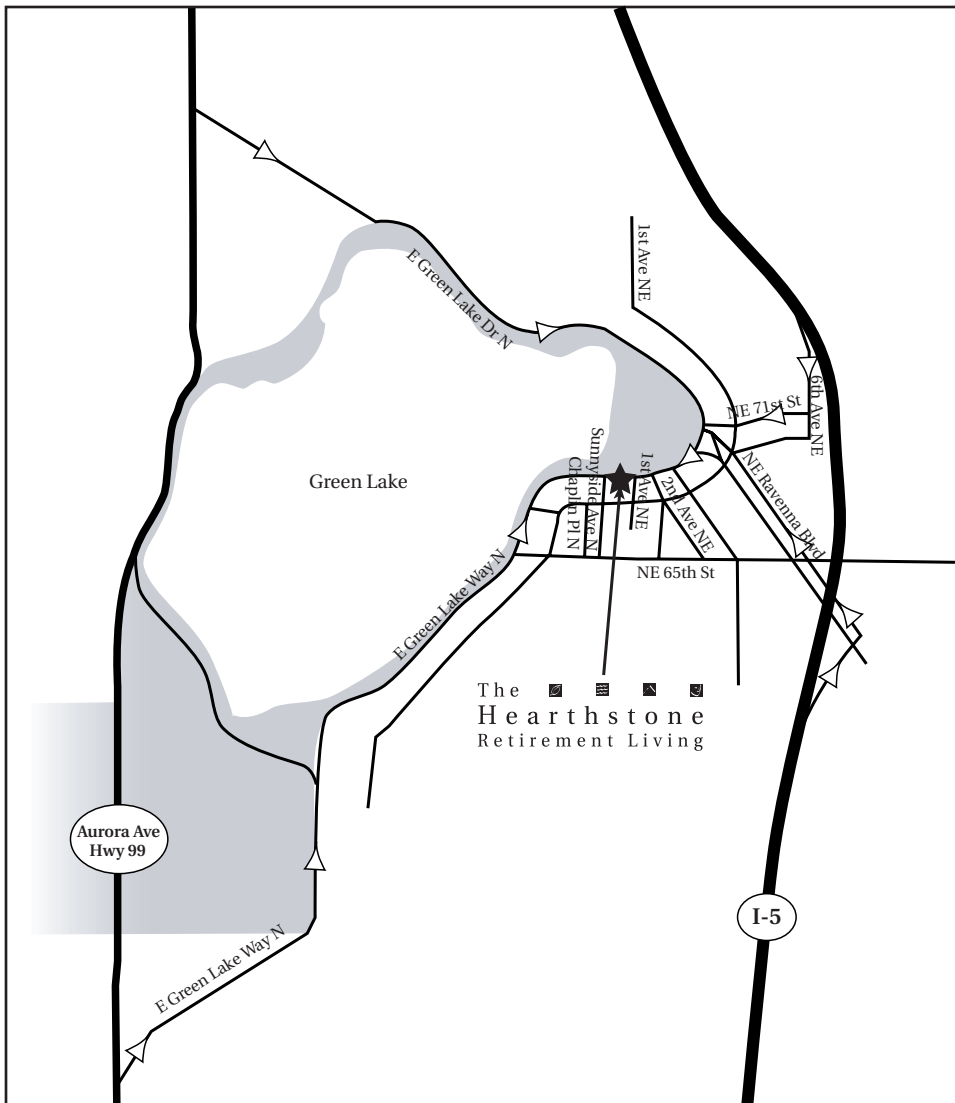

Directions to The Hearthstone

Address:

6720 E Green Lake Way N
Seattle, WA 98103

Phone:

206-525-9666

From I-5 Southbound:

- Exit 171 toward NE 71st / NE 65th Street
- Slight left onto 6th Ave NE
- Right onto NE 71st Street
- Left onto E Green Lake Drive N, which becomes E Green Lake Way N

From I-5 Northbound:

- Exit 170 toward Ravenna Blvd / NE 65th Street
- Slight left onto NE Ravenna Blvd
- Left onto E Green Lake Drive N, which becomes E Green Lake Way N

From Hwy 99 / Aurora Avenue Southbound:

- Left onto Green Lake Drive N, which becomes E Green Lake Way N

From Hwy 99 / Aurora Avenue Northbound:

- Right onto Green Lake Way North
- Stay straight to go onto N 46th Street
- Slight right onto Green Lake Way N